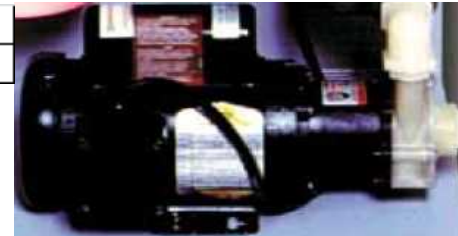

*April 30, 2014*

**Subject: 70-0526 KIT, PUMP, REBUILD, BOOSTER PUMP**

**Details:**

**Part number: 70-0526 has been obsolete**

**Description:**

This is a kit for the old MAG-drive pumps, used to be manufactured in the Aqua Pro production line. The kit consists of subassemblies which were used to build the overall pump which was under PN 70-0145 and 70-0146. Both of these pumps have now been obsolete and are no longer made in house.

The new PNs replacing these pumps are now 70-7504 and 70-7505. The

70-7505	PUMP,LOW PRESS,MAG DRIVE,1/12 HP,230/1/50
70-7504	PUMP,LOW PRESS,MAG DRIVE,1/12 HP,110/1/60

**Results:**

Customers requiring kits should be advised to buy the new pump as a whole.